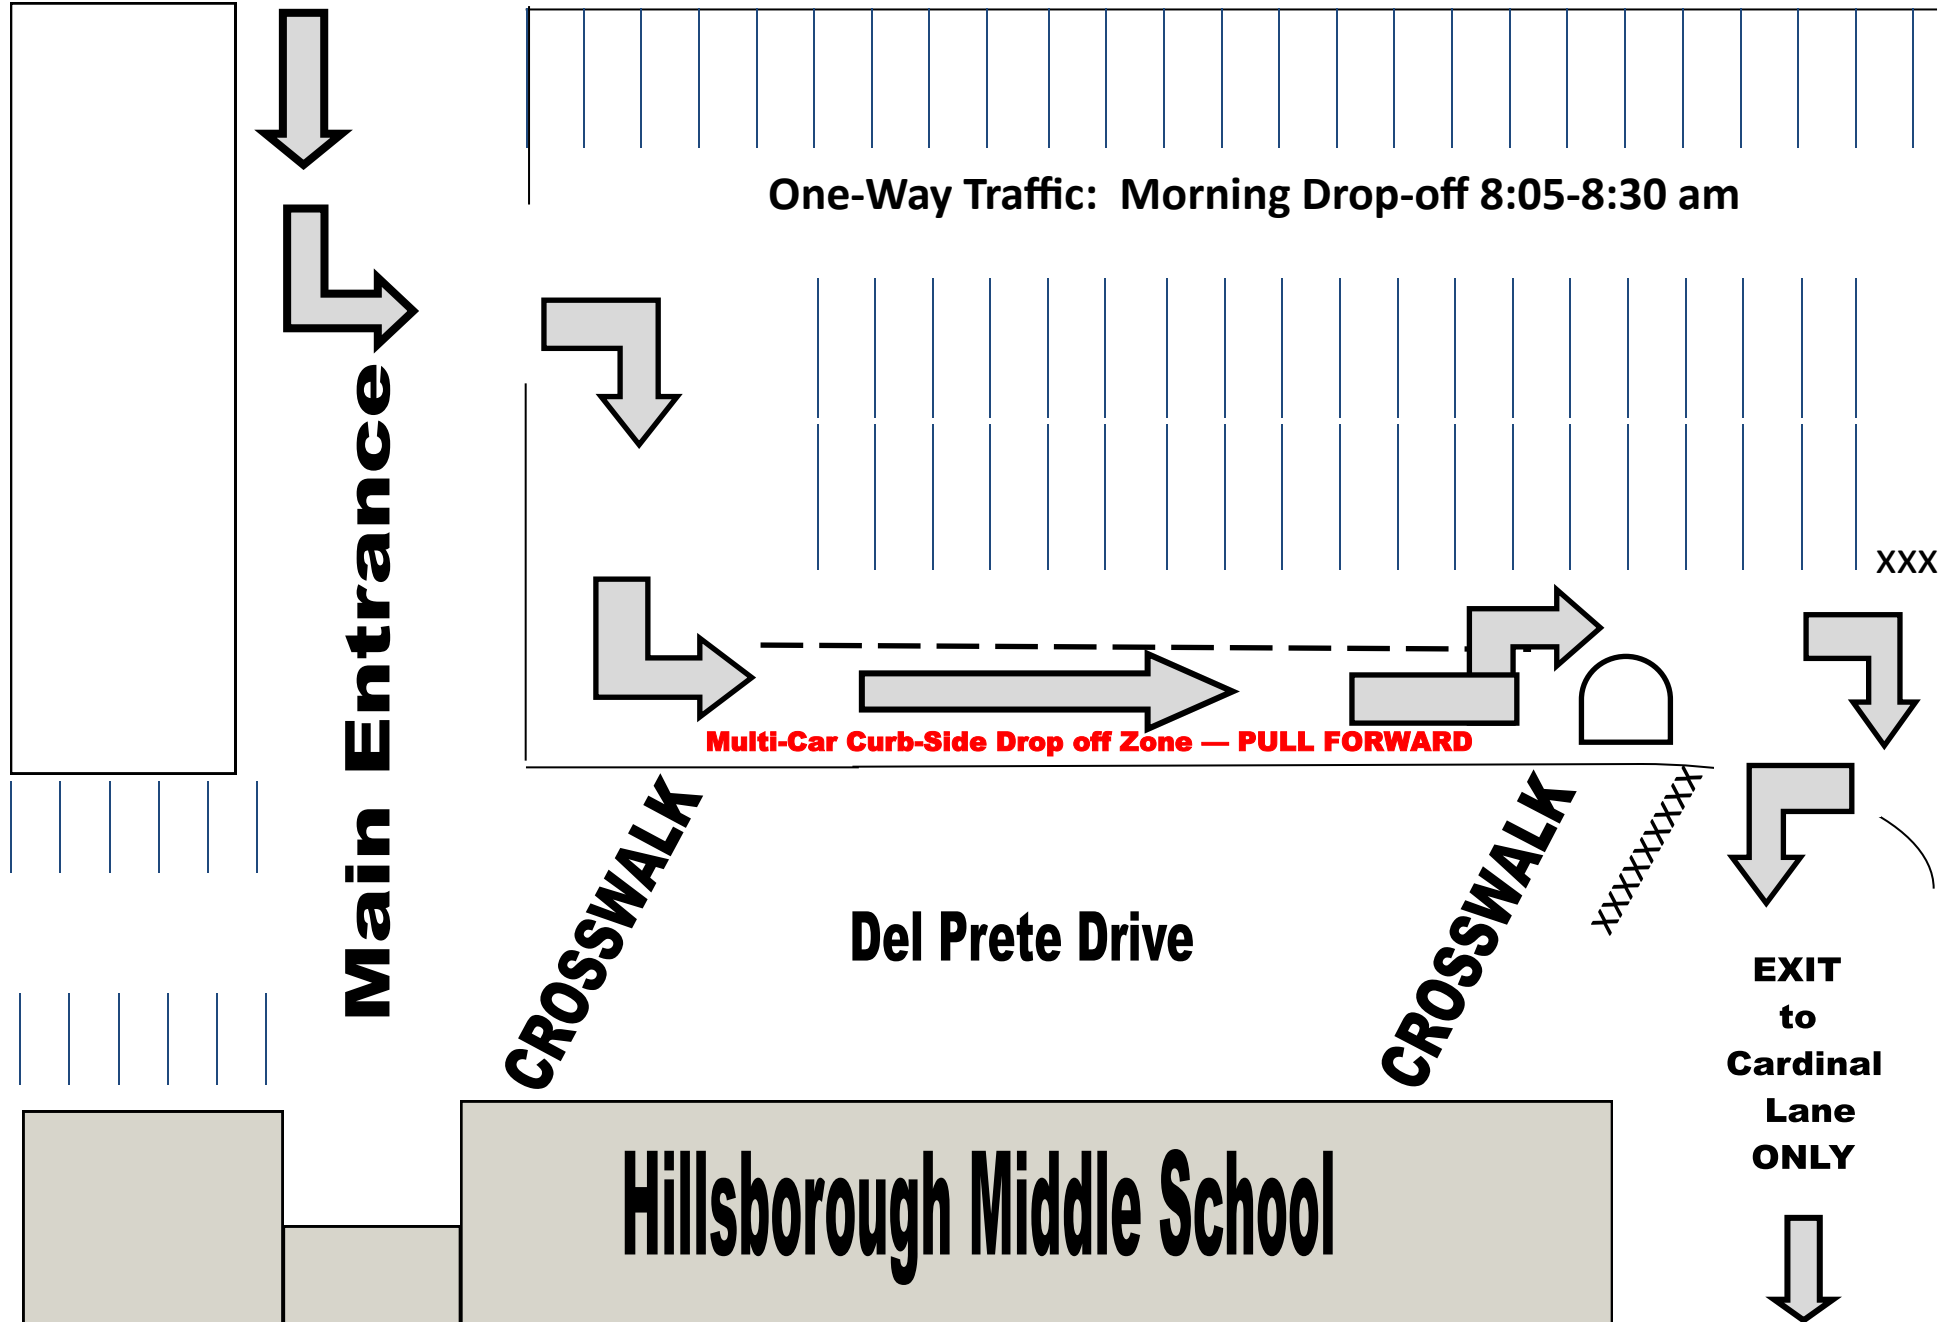

Triangle Road

Main Entrance

One-Way Traffic: Morning Drop-off 8:05-8:30 am

Multi-Car Curb-Side Drop off Zone — PULL FORWARD

CROSSWALK

Del Prete Drive

CROSSWALK

**EXIT
to
Cardinal
Lane
ONLY**

Hillsborough Middle School

XXX

XXXXXXXXXX